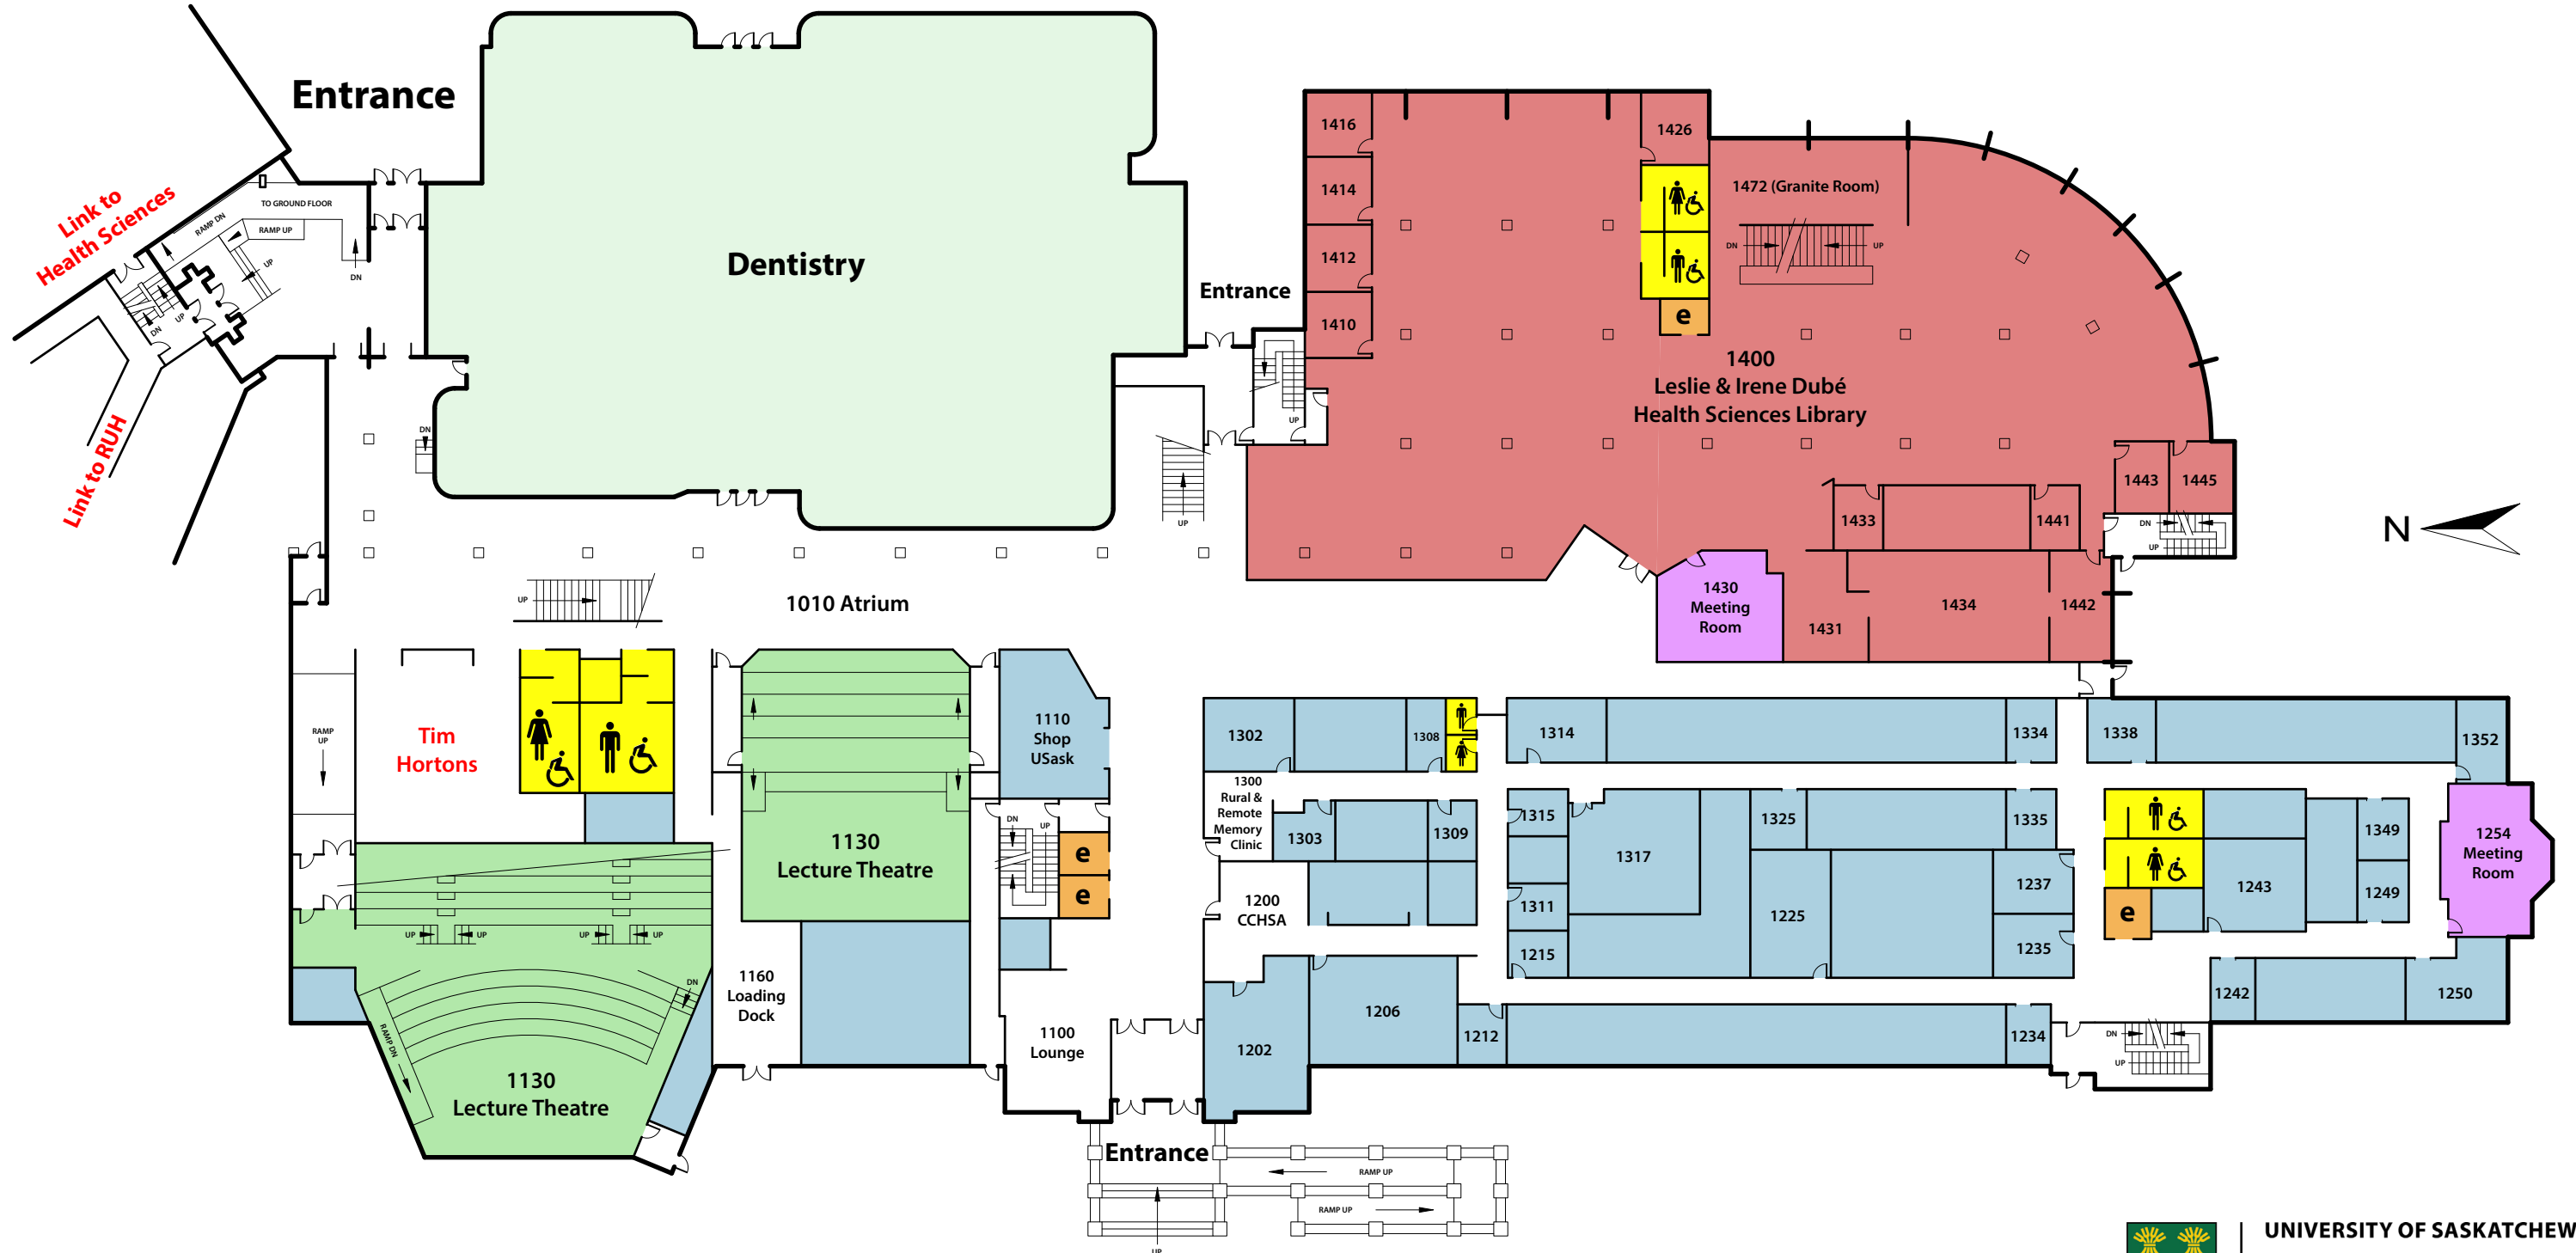

Health Sciences Building

E-WING | FIRST FLOOR

Directory

First Floor

- 1254 Meeting Room
- 1430 Meeting Room
- 1140 Tim Hortons
- 1100 Lounge
- 1110 Shop USask
- 1130 Lecture Theatre
- 1150 Lecture Theatre
- 1160 Loading Dock
- 1200 Canadian Centre for Health & Safety in Agriculture (CCHSA)
- 1300 Rural & Remote Memory Clinic
- 1400 Leslie & Irene Dubé Health Sciences Library

- e Elevator
- Meeting Rooms
- Library
- General Areas
- Lecture Theatres

Health Sciences Building

E-WING | SECOND FLOOR

Directory

Second Floor

- 2130.2 Meeting Room
- 2246 Meeting Room
- 2330 Meeting Room
- 2332 Meeting Room
- 2334 Meeting Room
- 2352 Meeting Room
- 2472 Meeting Room
- 2130 Pharmacy Skills Laboratory
- 2200 Clinical Learning Resource Centre (CLRC)
- 2254 Classroom
- 2400 Leslie & Irene Dubé Health Sciences Library

- e Elevator
- Meeting Rooms
- Library
- General Areas
- Lecture Theatres

Health Sciences Building

E-WING | THIRD FLOOR

Directory

Third Floor

- 3100 Meeting Room
- 3254 Meeting Room
- 3247 Community Health & Epidemiology (CH&E)
- 3347 School of Public Health General Office
- 3407 School of Rehabilitation Science

-  Elevator
-  Meeting Rooms
-  General Areas
-  Lecture Theatres