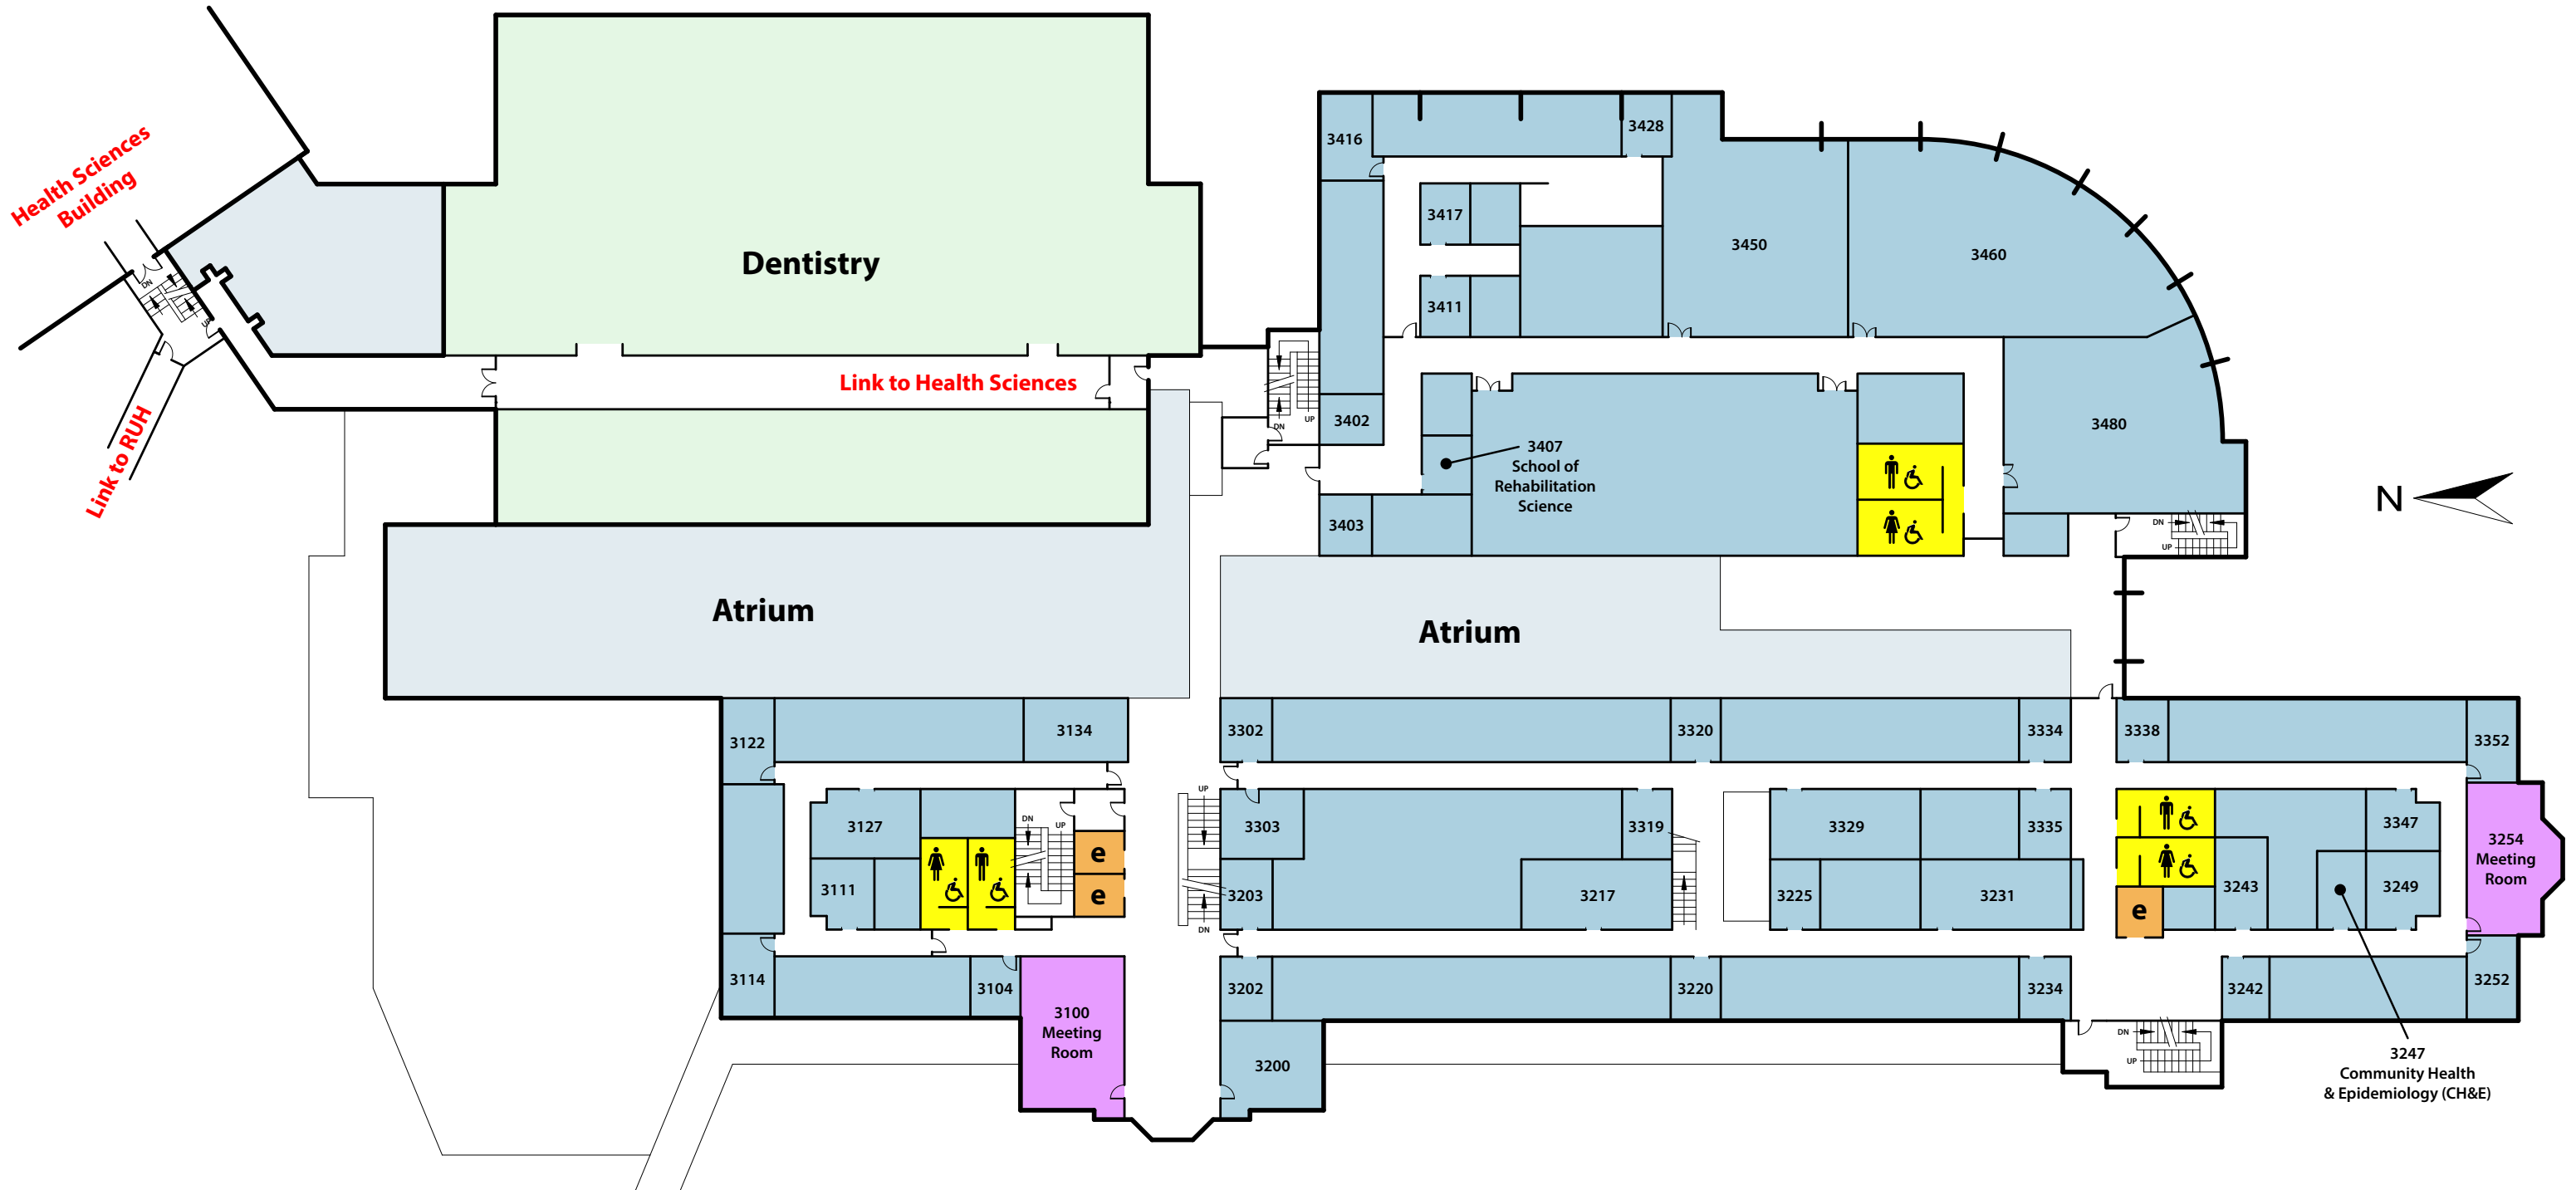

Health Sciences Building

E-WING | FIRST FLOOR

Directory

First Floor

- 1254 Meeting Room
- 1430 Meeting Room
- 1140 Tim Hortons
- 1100 Lounge
- 1110 Shop USask
- 1130 Lecture Theatre
- 1150 Lecture Theatre
- 1160 Loading Dock
- 1200 Canadian Centre for Health & Safety in Agriculture (CCHSA)
- 1300 Rural & Remote Memory Clinic
- 1400 Leslie & Irene Dubé Health Sciences Library

- e Elevator
- Meeting Rooms
- Library
- General Areas
- Lecture Theatres

Health Sciences Building

E-WING | SECOND FLOOR

Directory

Second Floor

- 2130.2 Meeting Room
- 2246 Meeting Room
- 2330 Meeting Room
- 2332 Meeting Room
- 2334 Meeting Room
- 2352 Meeting Room
- 2472 Meeting Room
- 2130 Pharmacy Skills Laboratory
- 2200 Clinical Learning Resource Centre (CLRC)
- 2254 Classroom
- 2400 Leslie & Irene Dubé Health Sciences Library

- e Elevator
- Meeting Rooms
- Library
- General Areas
- Lecture Theatres

Health Sciences Building

E-WING | THIRD FLOOR

Directory

Third Floor

- 3100 Meeting Room
- 3254 Meeting Room
- 3247 Community Health & Epidemiology (CH&E)
- 3347 School of Public Health General Office
- 3407 School of Rehabilitation Science

- Elevator
- Meeting Rooms
- General Areas
- Lecture Theatres

Health Sciences Building

E-WING | FOURTH FLOOR

Directory

Fourth Floor

- 4100 Meeting Room
- 4203 Meeting Room
- 4254 Meeting Room
- 4000.1 Cultural Safety Evaluation