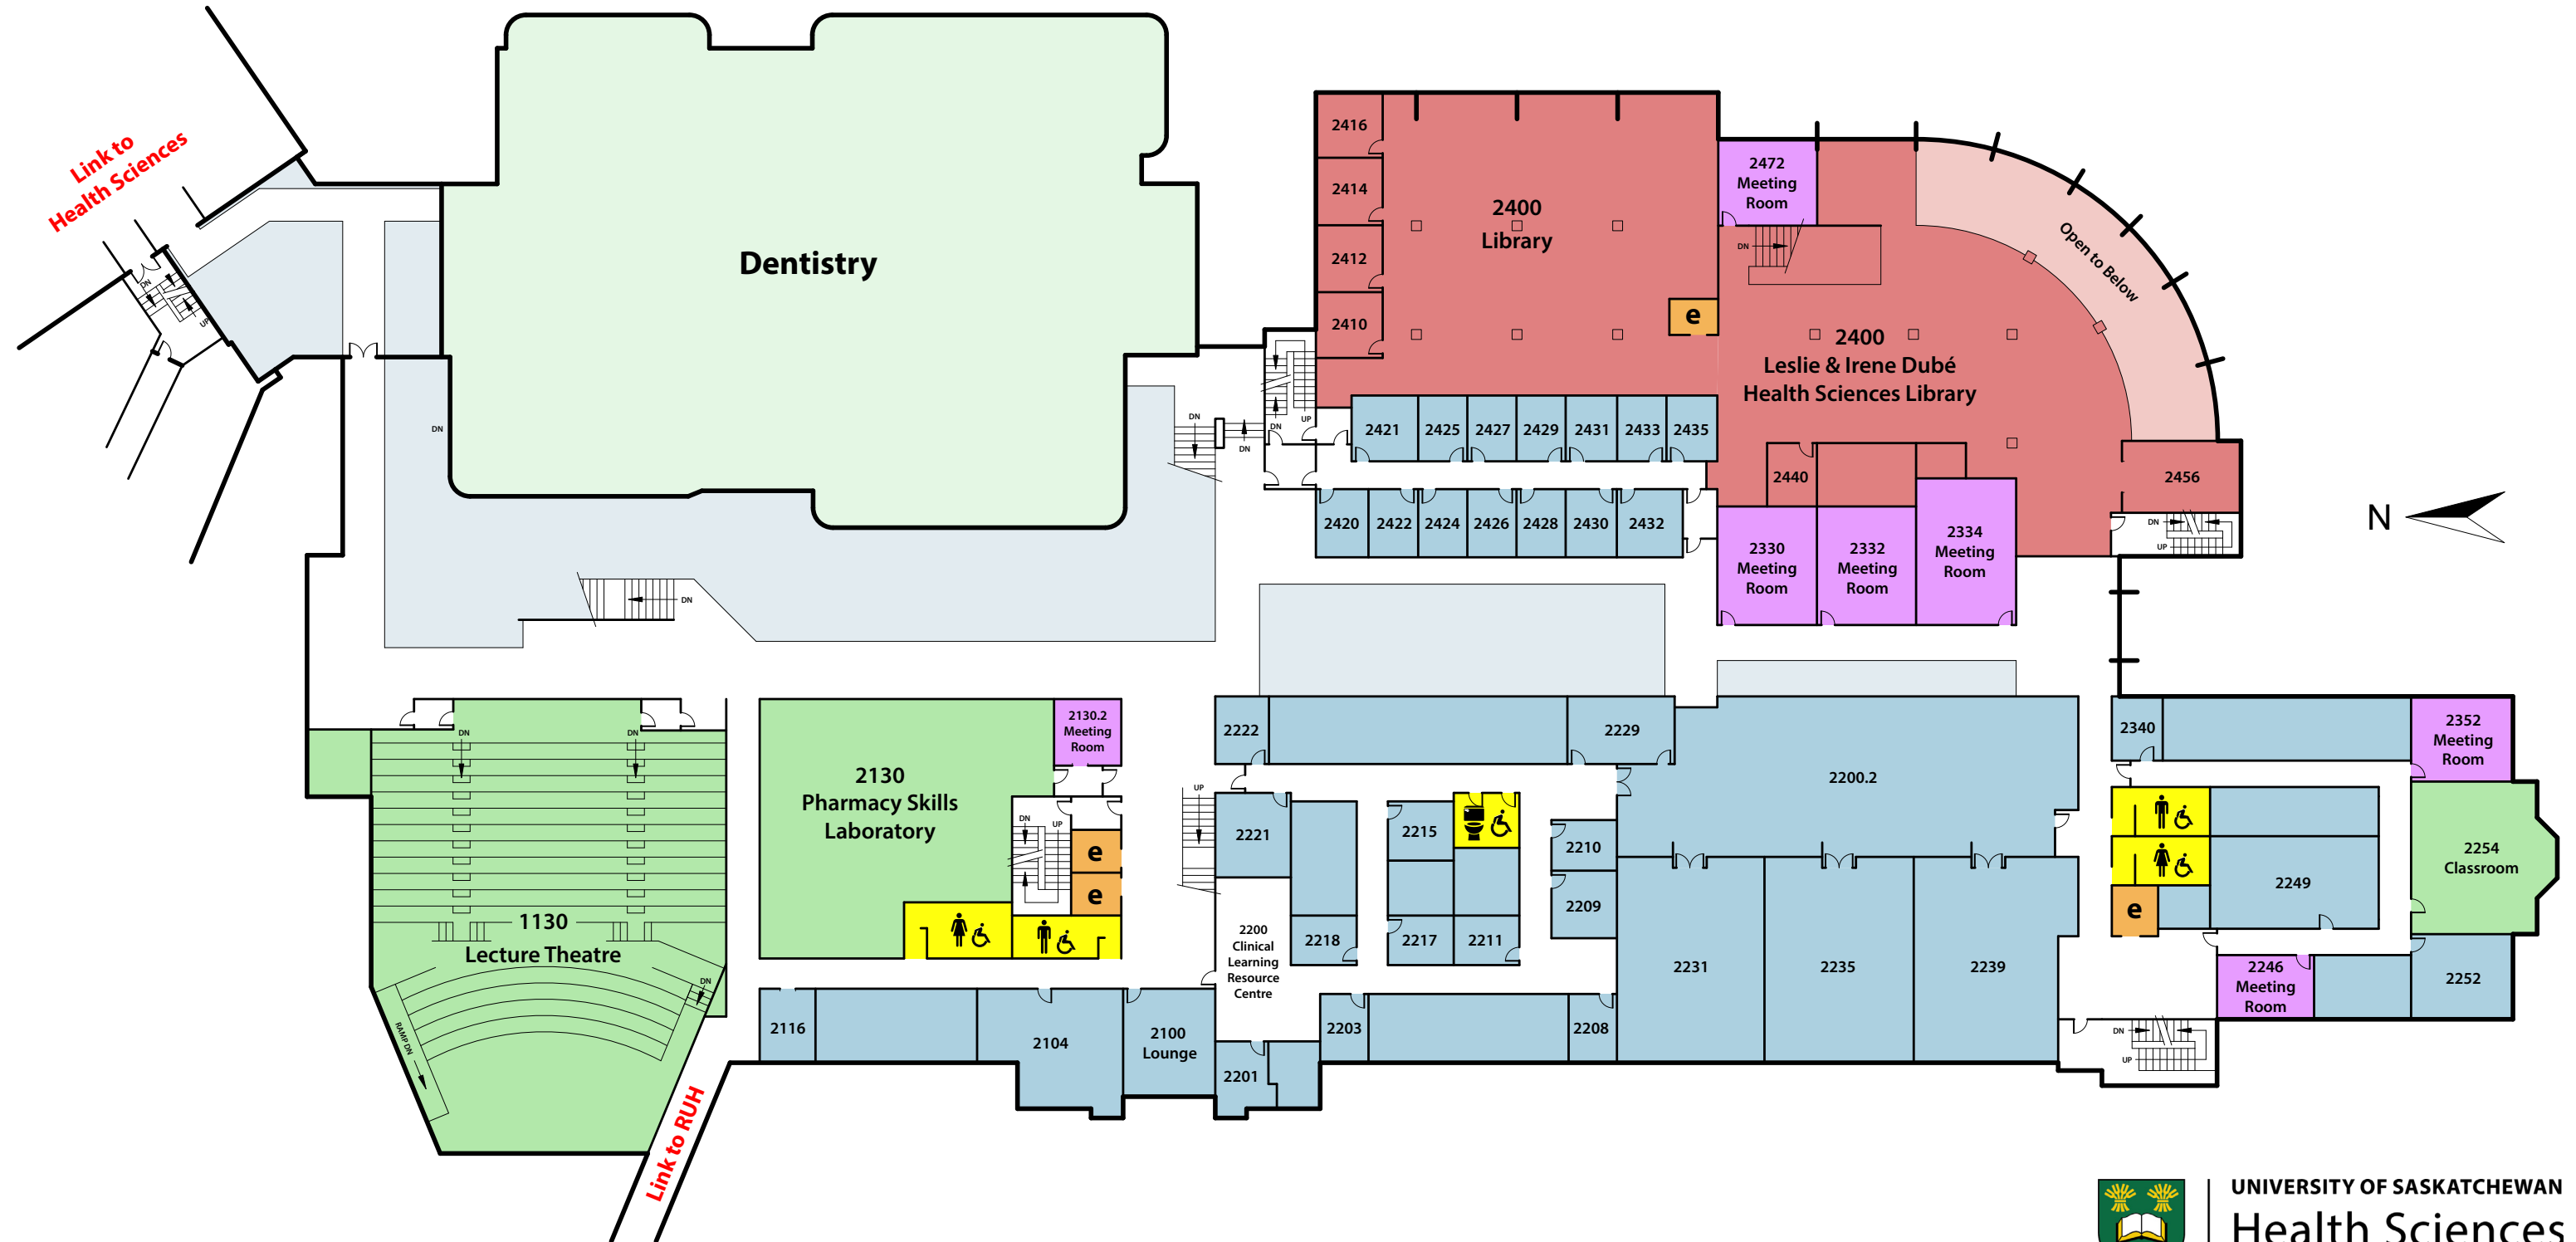

Health Sciences Building

E-WING | FIRST FLOOR

Directory

First Floor

- 1254 Meeting Room
- 1430 Meeting Room
- 1140 Tim Hortons
- 1100 Lounge
- 1110 Shop USask
- 1130 Lecture Theatre
- 1150 Lecture Theatre
- 1160 Loading Dock
- 1200 Canadian Centre for Health & Safety in Agriculture (CCHSA)
- 1300 Rural & Remote Memory Clinic
- 1400 Leslie & Irene Dubé Health Sciences Library

- e Elevator
- Meeting Rooms
- Library
- General Areas
- Lecture Theatres

Health Sciences Building

E-WING | SECOND FLOOR

Directory

Second Floor

- 2130.2 Meeting Room
- 2246 Meeting Room
- 2330 Meeting Room
- 2332 Meeting Room
- 2334 Meeting Room
- 2352 Meeting Room
- 2472 Meeting Room
- 2130 Pharmacy Skills Laboratory
- 2200 Clinical Learning Resource Centre (CLRC)
- 2254 Classroom
- 2400 Leslie & Irene Dubé Health Sciences Library

- e Elevator
- Meeting Rooms
- Library
- General Areas
- Lecture Theatres

Health Sciences Building

E-WING | THIRD FLOOR

Directory

Third Floor

- 3100 Meeting Room
- 3254 Meeting Room
- 3247 Community Health & Epidemiology (CH&E)
- 3347 School of Public Health General Office
- 3407 School of Rehabilitation Science

- Elevator
- Meeting Rooms
- General Areas
- Lecture Theatres

Health Sciences Building

E-WING | FOURTH FLOOR

Directory

Fourth Floor

- 4100 Meeting Room
- 4203 Meeting Room
- 4254 Meeting Room
- 4000.1 Cultural Safety Evaluation